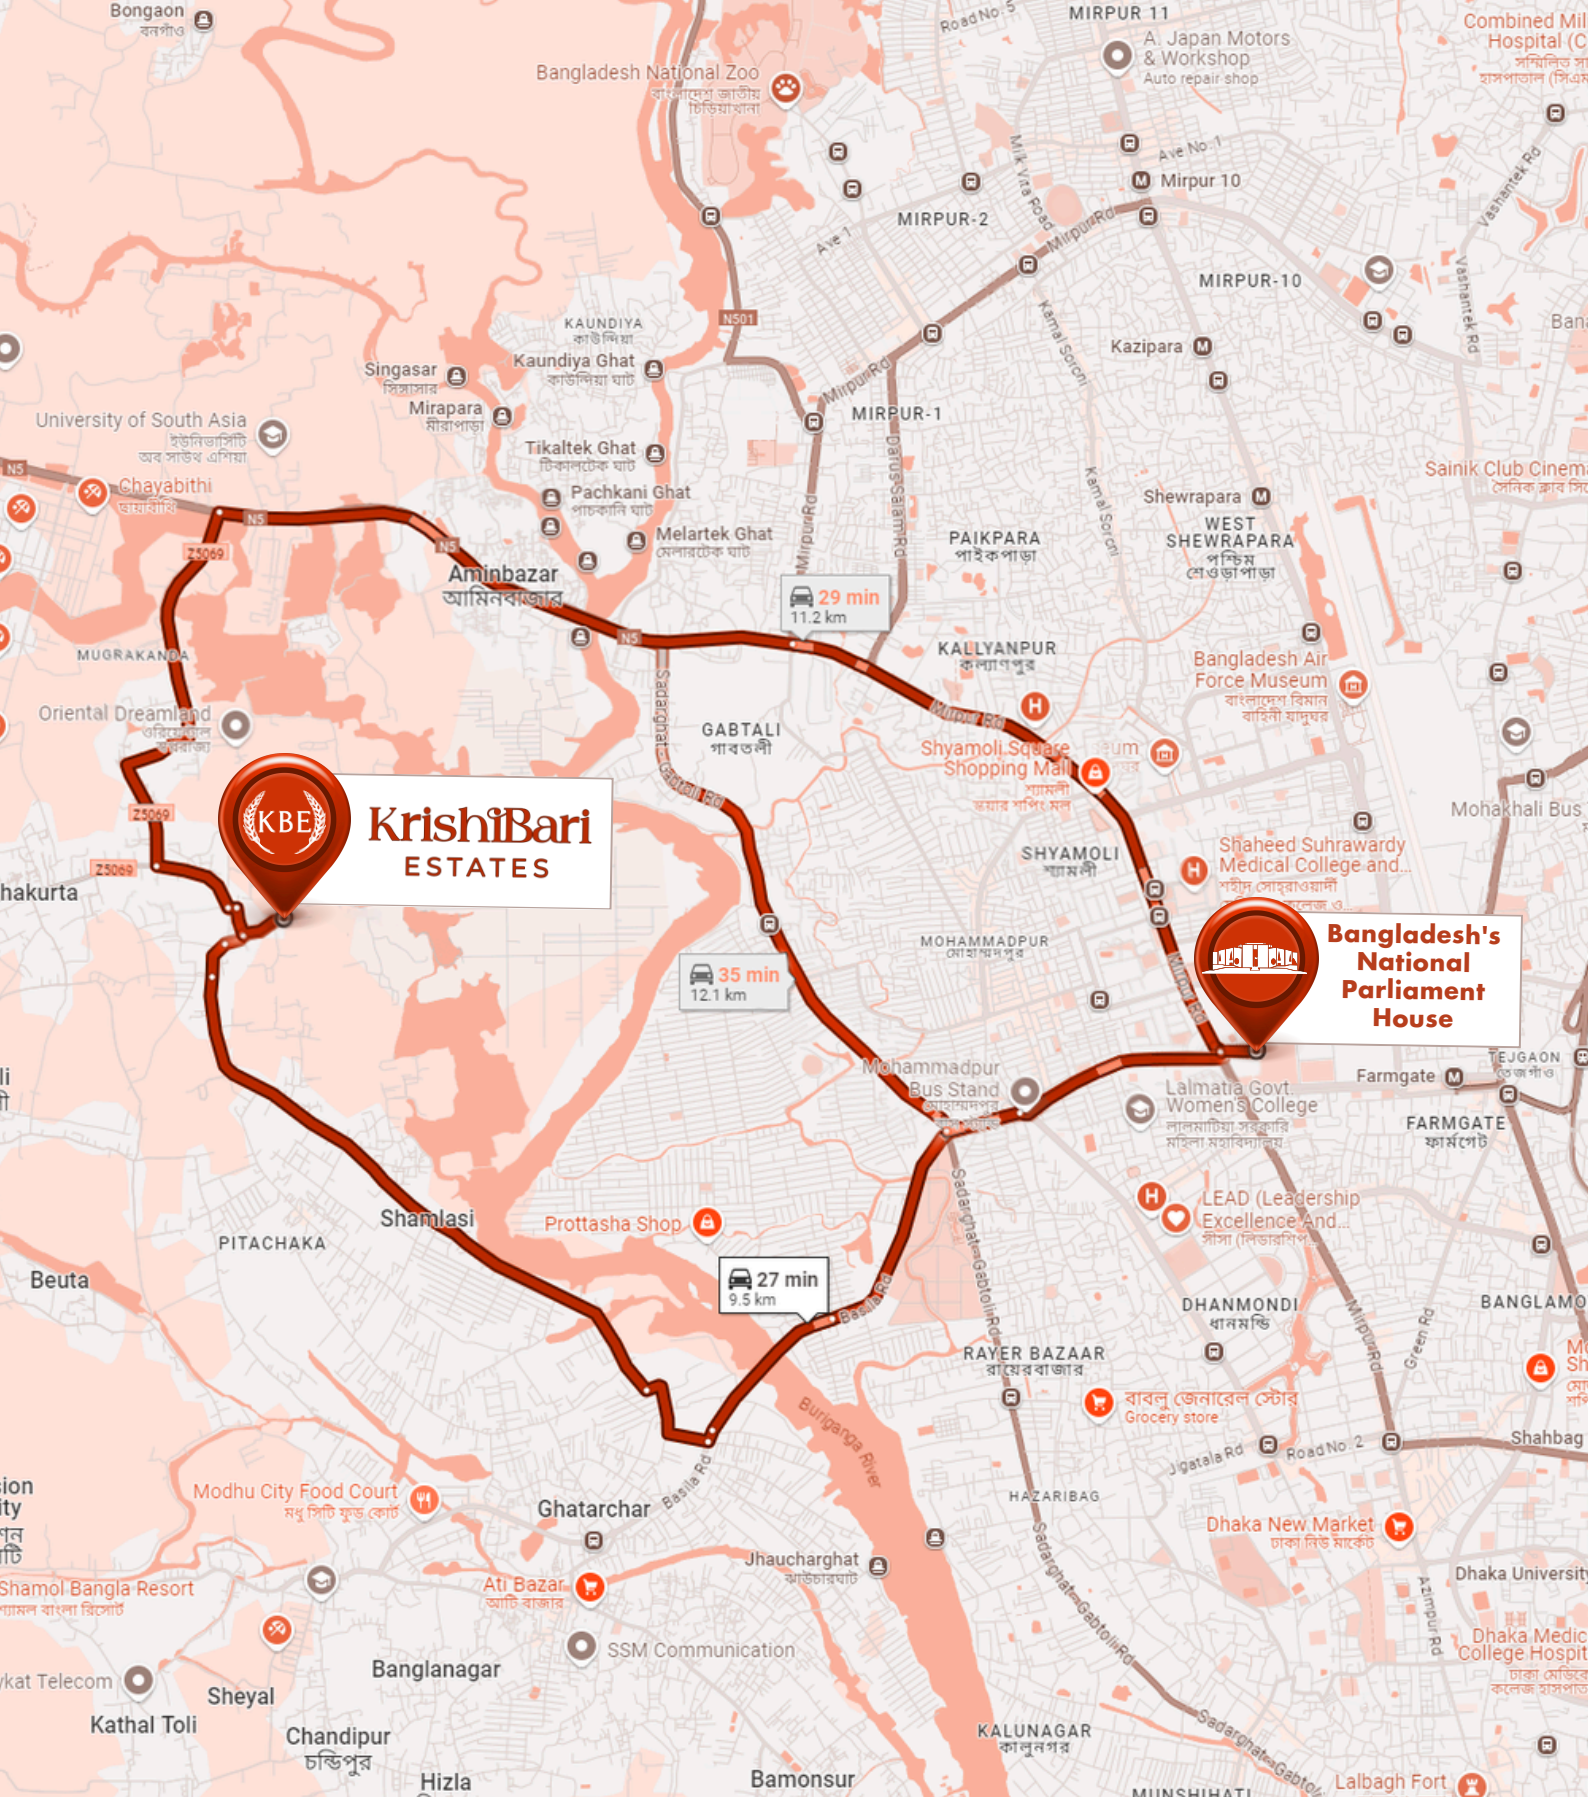

KrishiBari
ESTATES

Bangladesh's National Parliament House

29 min
11.2 km

35 min
12.1 km

27 min
9.5 km

018-9883-3060

info@krishibariestates.com

krishibariestates.com

Contact us