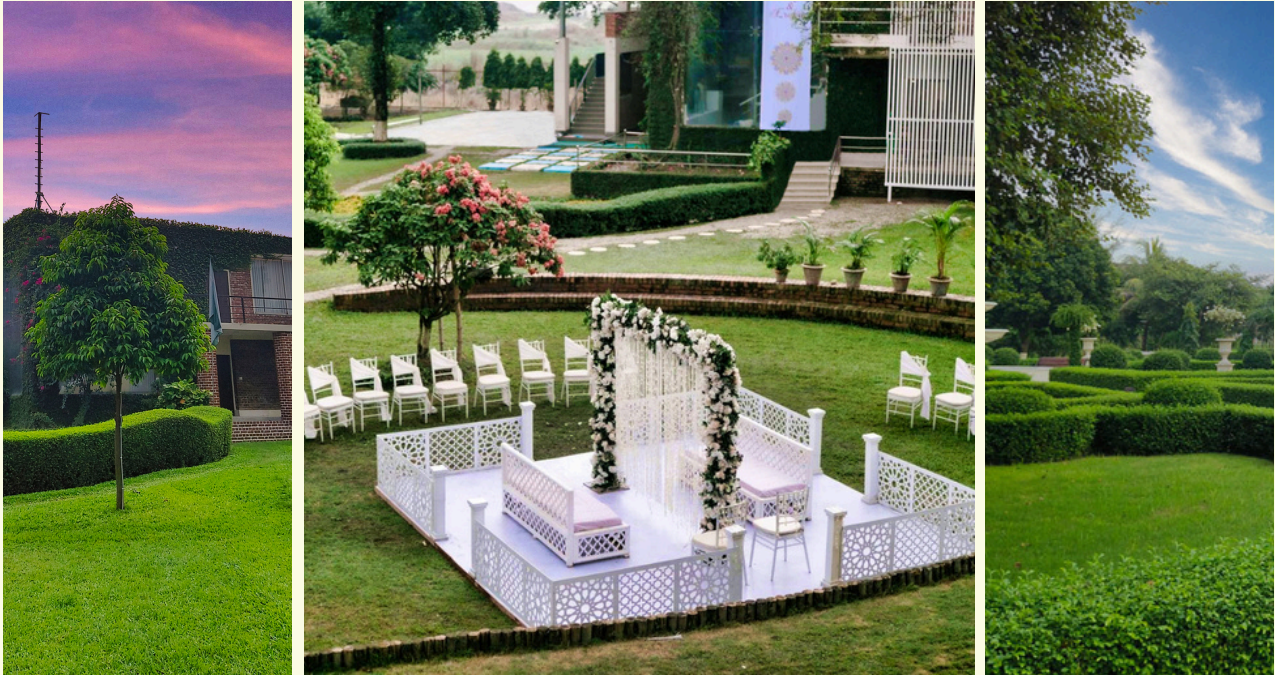

Krishibari

ESTATES

Ready to create memories that will last a lifetime? Contact us today to begin planning your special event at Krishibari Estates. Whether you're marking a milestone occasion or hosting a corporate gathering, we're here to help you celebrate in style and make your dreams a reality.

LARGE CELEBRATIONS

The Meadows

(60,000 sqft Field/Outdoor)

- ✓ Price **BDT 2,50,000/day**
- ✓ Capacity 100-1000 Person

The Atrium & Ballroom

(Indoor)

- ✓ Price **BDT 1,00,000/day**
- ✓ Capacity 50-400 Person